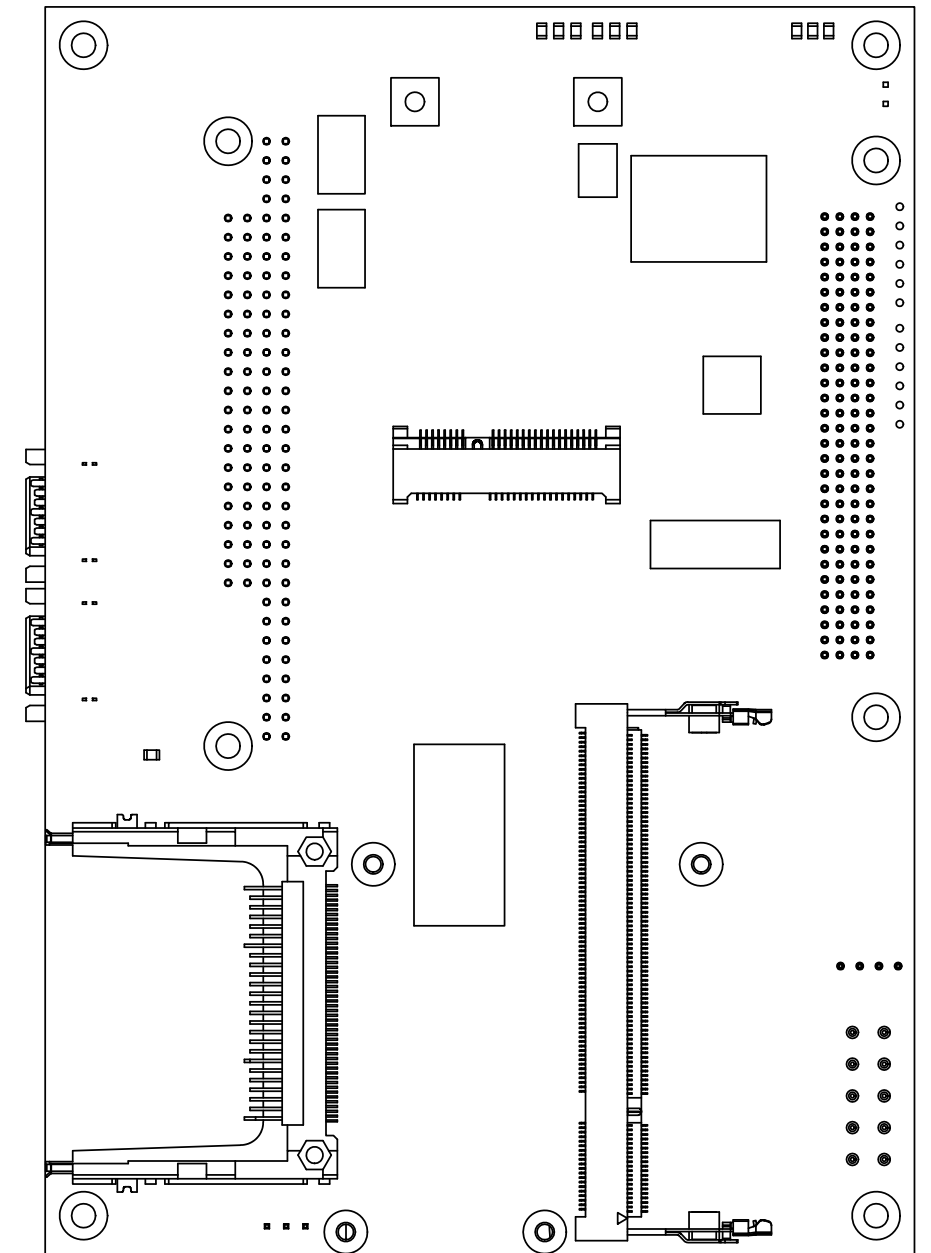

EPX-C380 (TOP VIEW)

MECHANICAL DIMENSIONS ARE IN INCHES AND FOR REFERENCES ONLY

(SIDE VIEW)

(BOTTOM VIEW)