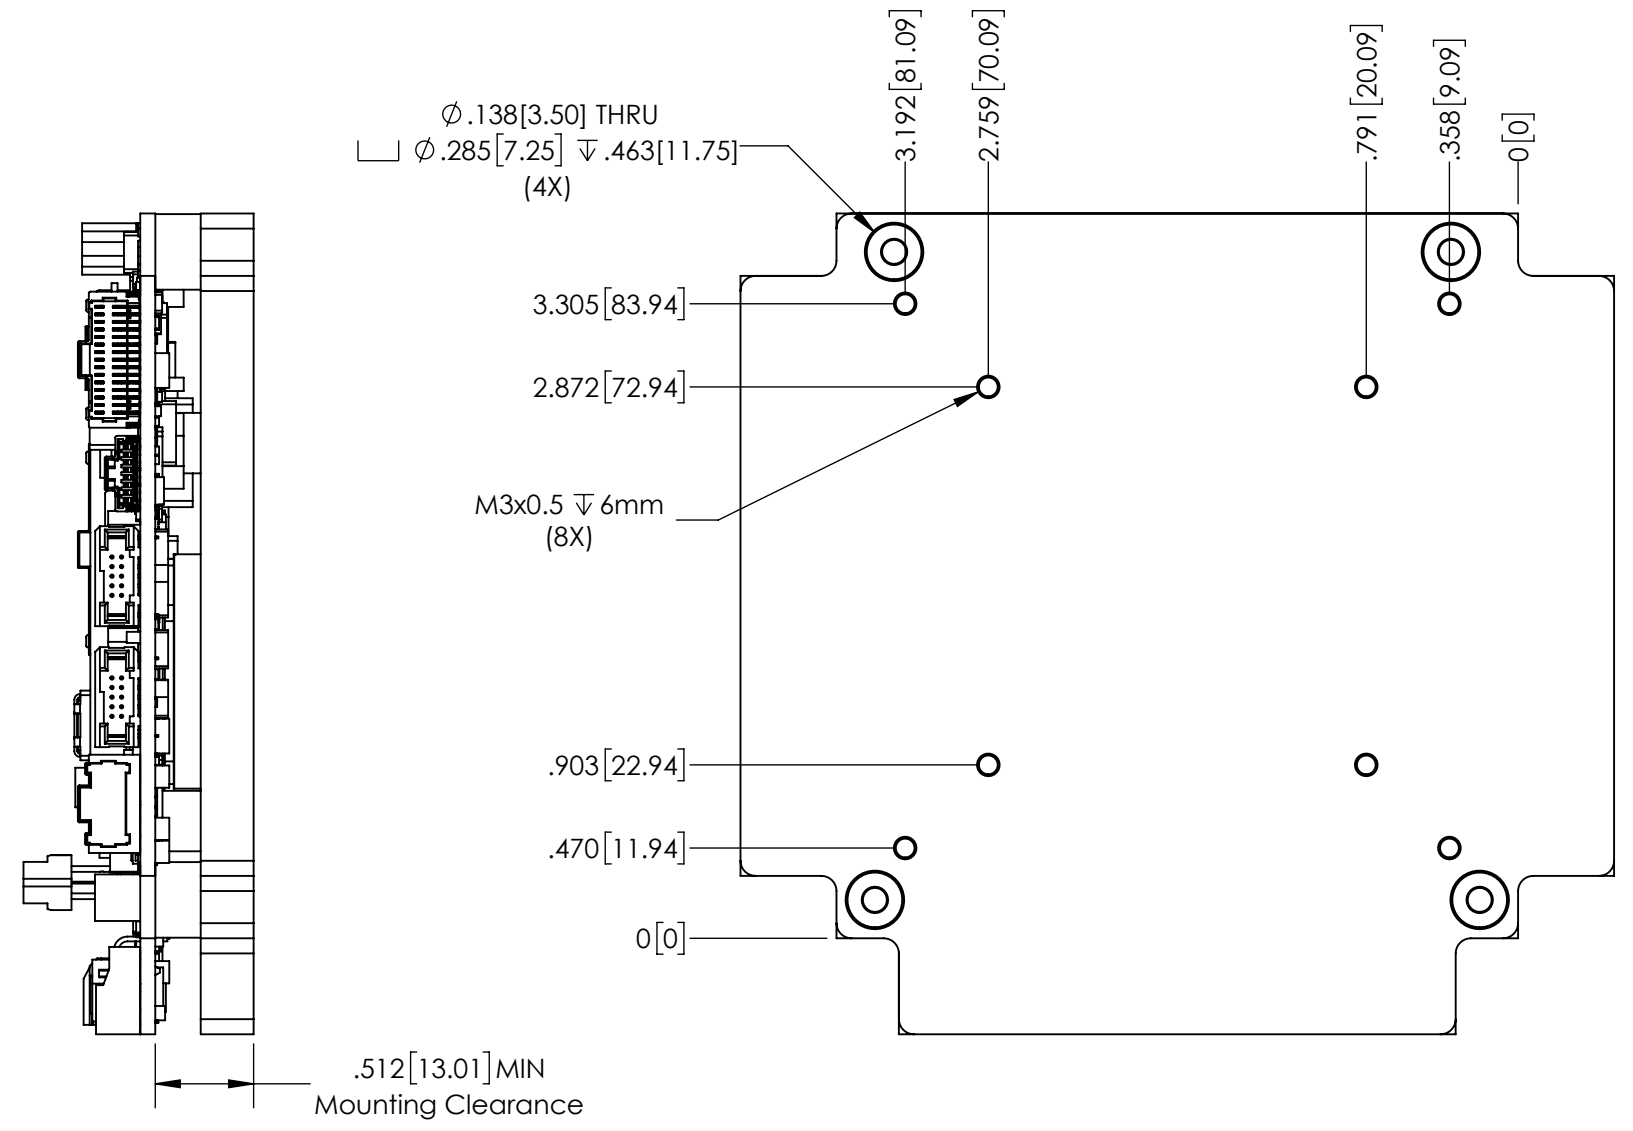

REVISION INFORMATION			
REV.	DESCRIPTION	DATE	NAME
A	NEW DRAWING	11/12/2018	V. TRAN

M3x0.5 x 14mm Mounting Posts are recommended

ISOMETRIC VIEW
SCALE 1:2