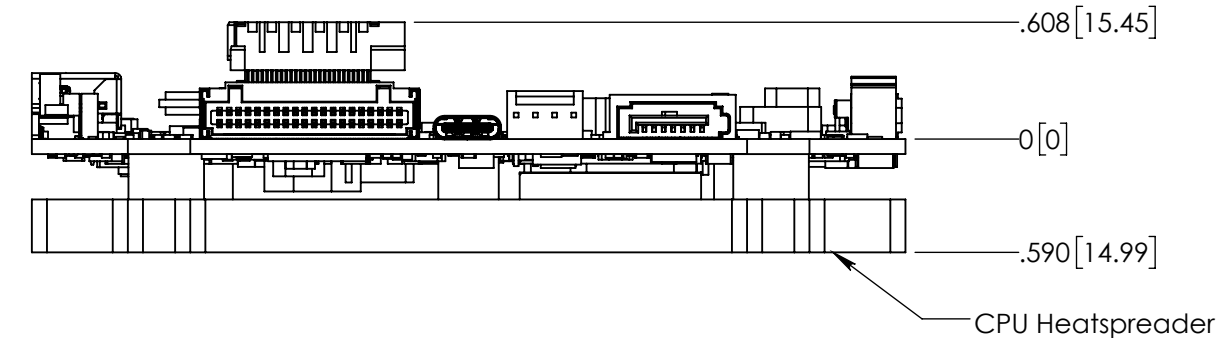

REVISION INFORMATION			
REV.	DESCRIPTION	DATE	NAME
A	NEW DRAWING	11/12/2018	V. TRAN

M3x0.5 x 14mm Mounting Posts are recommended

ISOMETRIC VIEW
SCALE 1:2