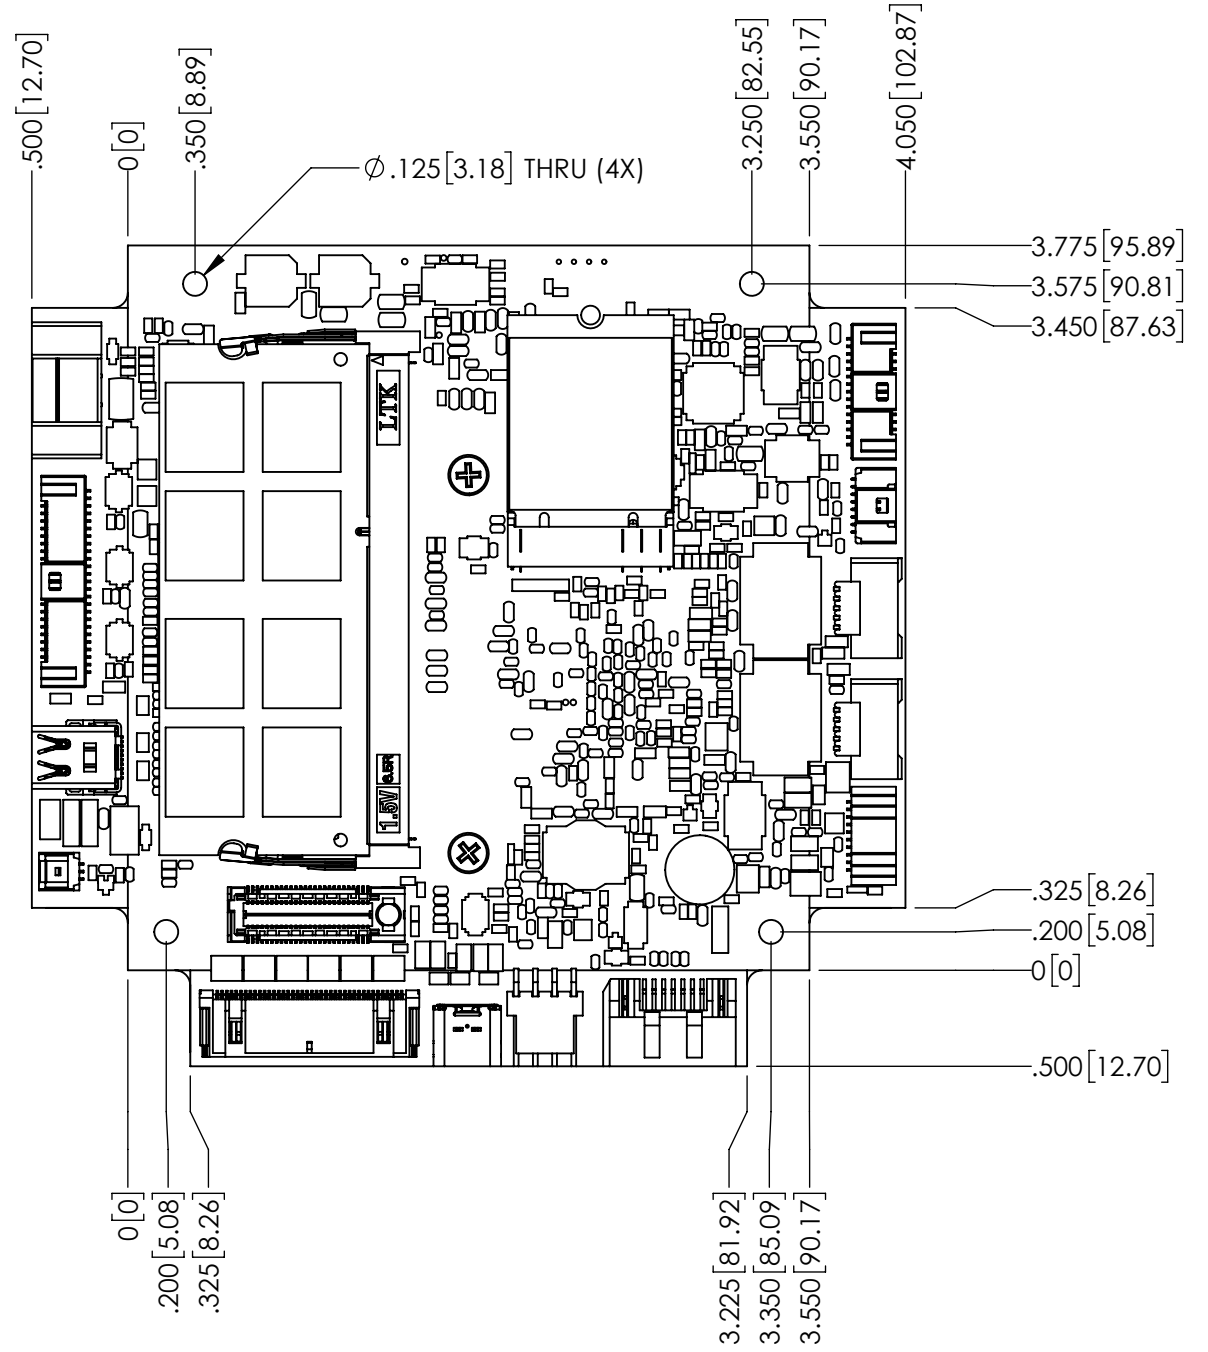

REVISION INFORMATION			
REV.	DESCRIPTION	DATE	NAME
A	NEW DRAWING	11/12/2018	V. TRAN

M3x0.5 x 14mm Mounting Posts are recommended

ISOMETRIC VIEW
SCALE 1:2