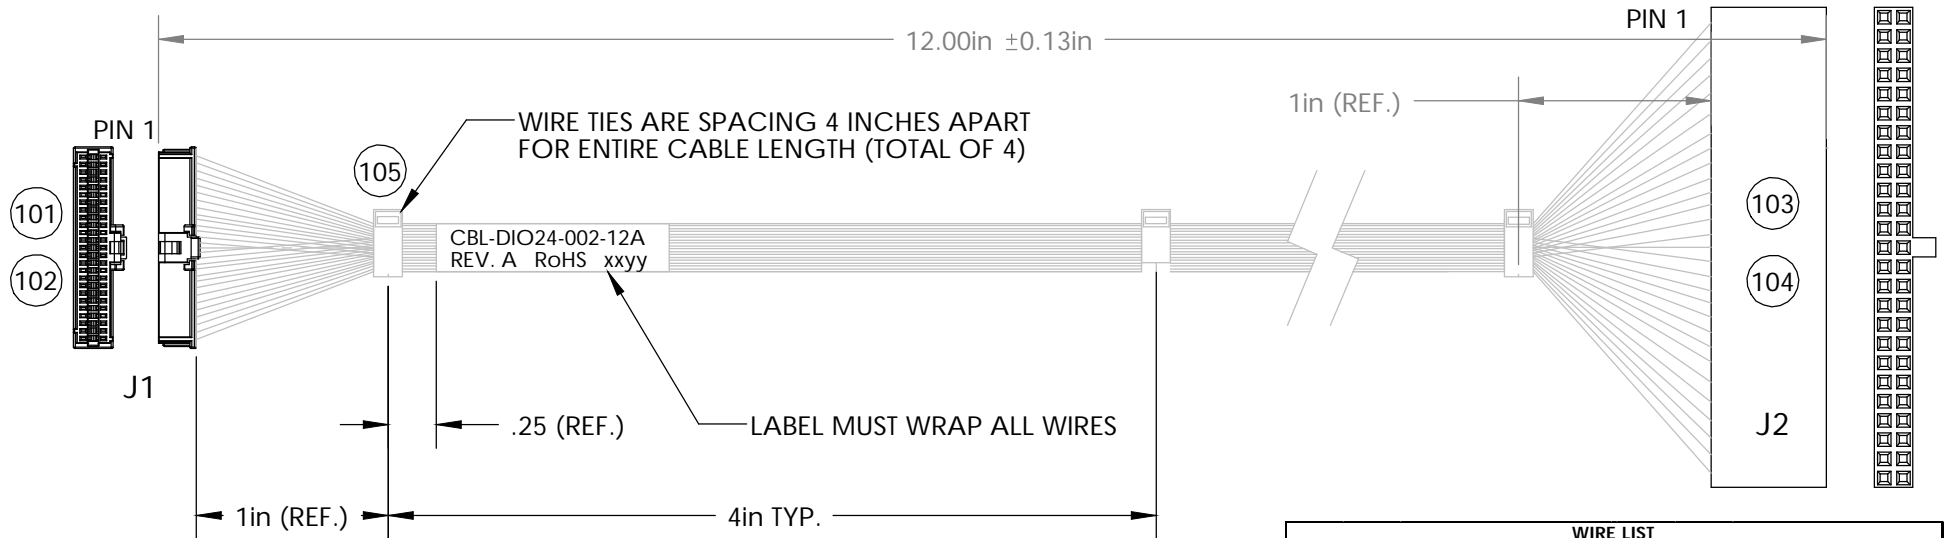

REVISION INFORMATION			
REV.	DESCRIPTION	DATE	NAME
A	NEW DRAWING	08/22/2010	V. TRAN

**NOTE:**

1. ASSEMBLY MUST COMPLY WITH SPECIFICATIONS OF MANUFACTURE AND ACCEPTANCE (RoHS M&A) OF RoHS COMPLIANCE CABLE AND CABLE ASSEMBLY FOR WINSYSTEMS INC.
2. WIRE TYPE MUST BE: MIL-W-16878/6 - BCB (TYPE ET), POLYTETRAFLUOROETHYLENE INSULATED (PTFE). INSULATION DIA. 0.031in (0.80mm) MAX. PER DETAIL 102 SPECIFICATIONS (MOLEX CRIMP TERMINAL 501193-2000)

WIRE LIST					
J1	J2	WIRE	J1	J2	WIRE
1	1	W1 - BLACK	31	31	W1 - BLACK
2	2	W2 - BROWN	32	32	W2 - BROWN
3	3	W3 - RED	33	33	W3 - RED
4	4	W4 - ORANGE	34	34	W4 - ORANGE
5	5	W5 - YELLOW	35	35	W5 - YELLOW
6	6	W6 - GREEN	36	36	W6 - GREEN
7	7	W7 - BLUE	37	37	W7 - BLUE
8	8	W8 - VIOLET (PURPLE)	38	38	W8 - VIOLET (PURPLE)
9	9	W9 - GREY (SLATE)	39	39	W9 - GREY (SLATE)
10	10	W10 - WHITE	40	40	W10 - WHITE
11	11	W1 - BLACK	41	41	W1 - BLACK
12	12	W2 - BROWN	42	42	W2 - BROWN
13	13	W3 - RED	43	43	W3 - RED
14	14	W4 - ORANGE	44	44	W4 - ORANGE
15	15	W5 - YELLOW	45	45	W5 - YELLOW
16	16	W6 - GREEN	46	46	W6 - GREEN
17	17	W7 - BLUE	47	47	W7 - BLUE
18	18	W8 - VIOLET (PURPLE)	48	48	W8 - VIOLET (PURPLE)
19	19	W9 - GREY (SLATE)	49	49	W9 - GREY (SLATE)
20	20	W10 - WHITE	50	50	W10 - WHITE
21	21	W1 - BLACK			
22	22	W2 - BROWN			
23	23	W3 - RED			
24	24	W4 - ORANGE			
25	25	W5 - YELLOW			
26	26	W6 - GREEN			
27	27	W7 - BLUE			
28	28	W8 - VIOLET (PURPLE)			
29	29	W9 - GREY (SLATE)			
30	30	W10 - WHITE			

DRAWN: Vincent Tran CHECKED: B. Alexander

DATE: 08/22/2010 APPROVAL: NAME

715 STADIUM DRIVE.  
ARLINGTON, TX. 76011

TITLE: DIGITAL IO CABLE,  
PICO-CLASP 2x25 TO 2x25 .100" PITCH, 12"

SCALE: 1:1  
SHEET 1 OF 1